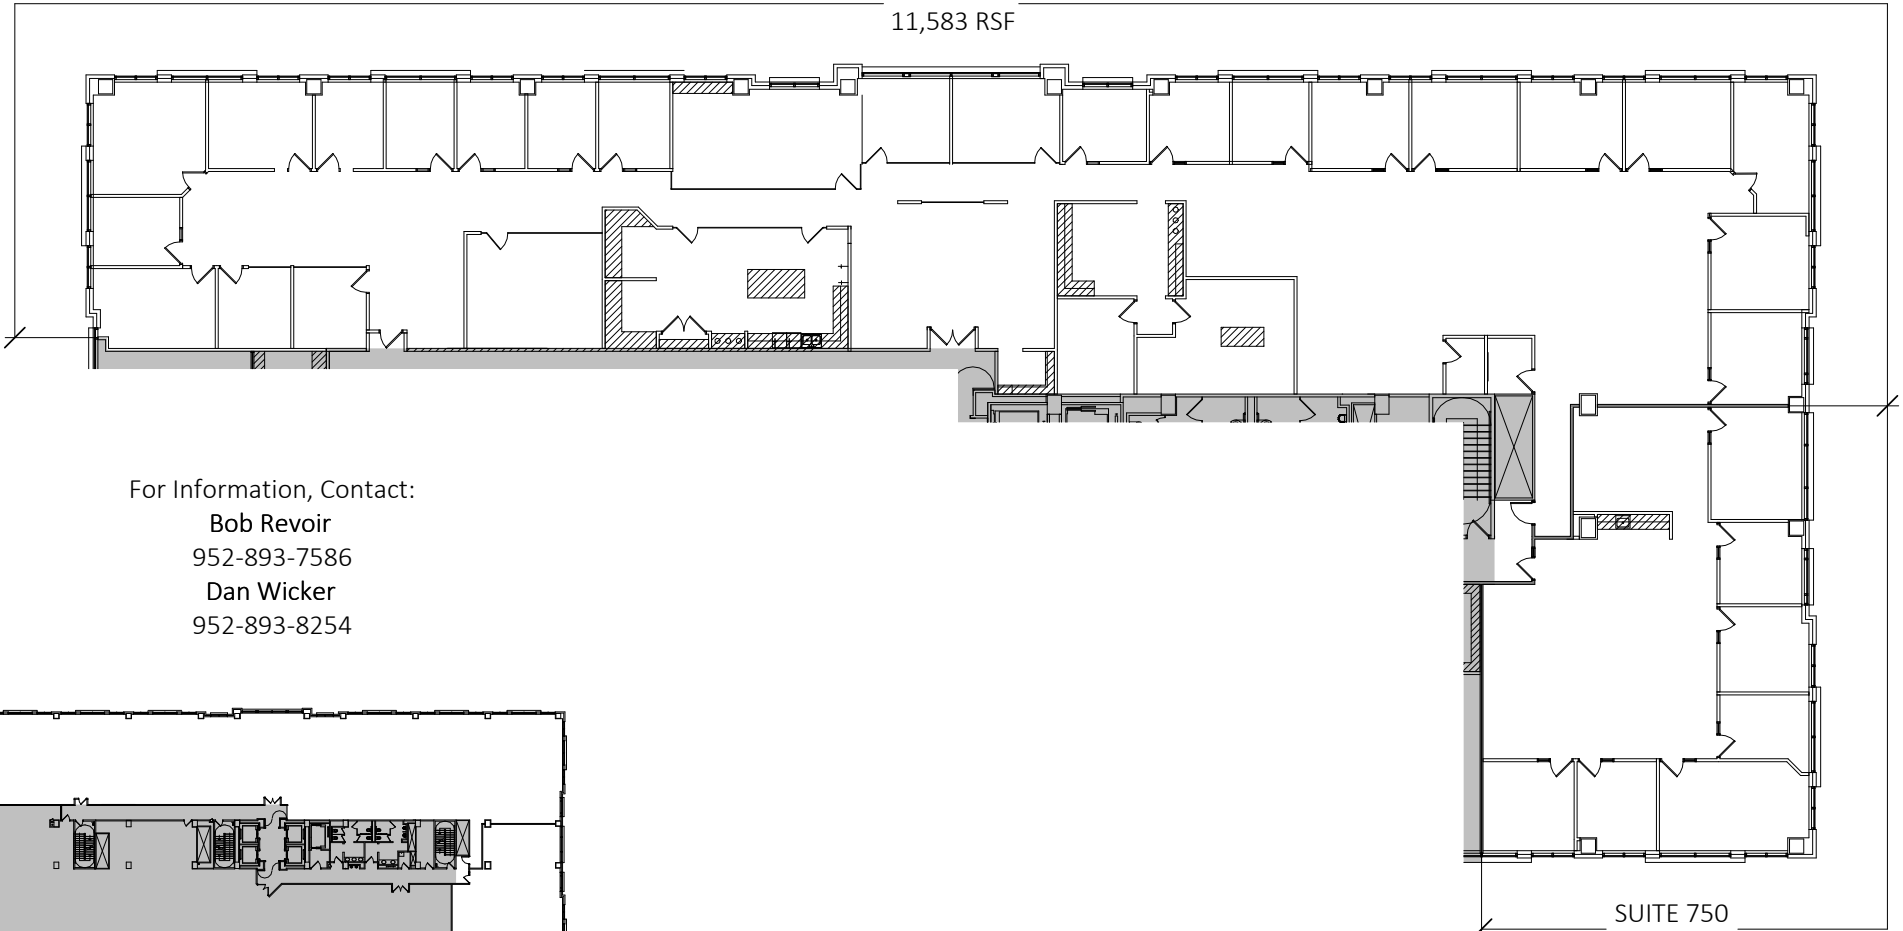

SUITE 725
11,583 RSF

For Information, Contact:

Bob Revoir
952-893-7586
Dan Wicker
952-893-8254

SUITE 750
3,049 RSF

KEY PLAN - 7TH FLOOR