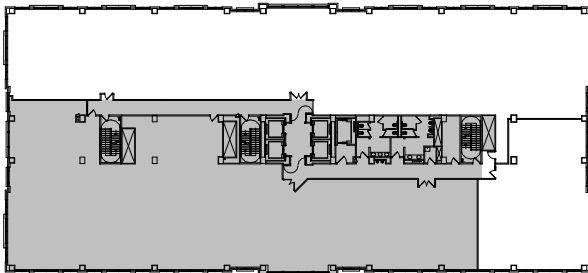

SUITE 725
11,583 RSF

For Information, Contact:

Bob Revoir
952-893-7586
Dan Wicker
952-893-8254

SUITE 750
3,049 RSF

KEY PLAN - 7TH FLOOR